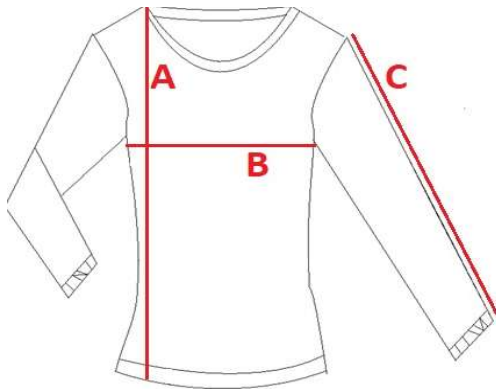

LT43

Ladies' t-shirt U-neck long sleeve

cm	S	M	L	XL	XXL
A	62	63	65	66	69
B	38	42	46	50	54
C	59	60	61	61	61

Orientation sizes of the product.